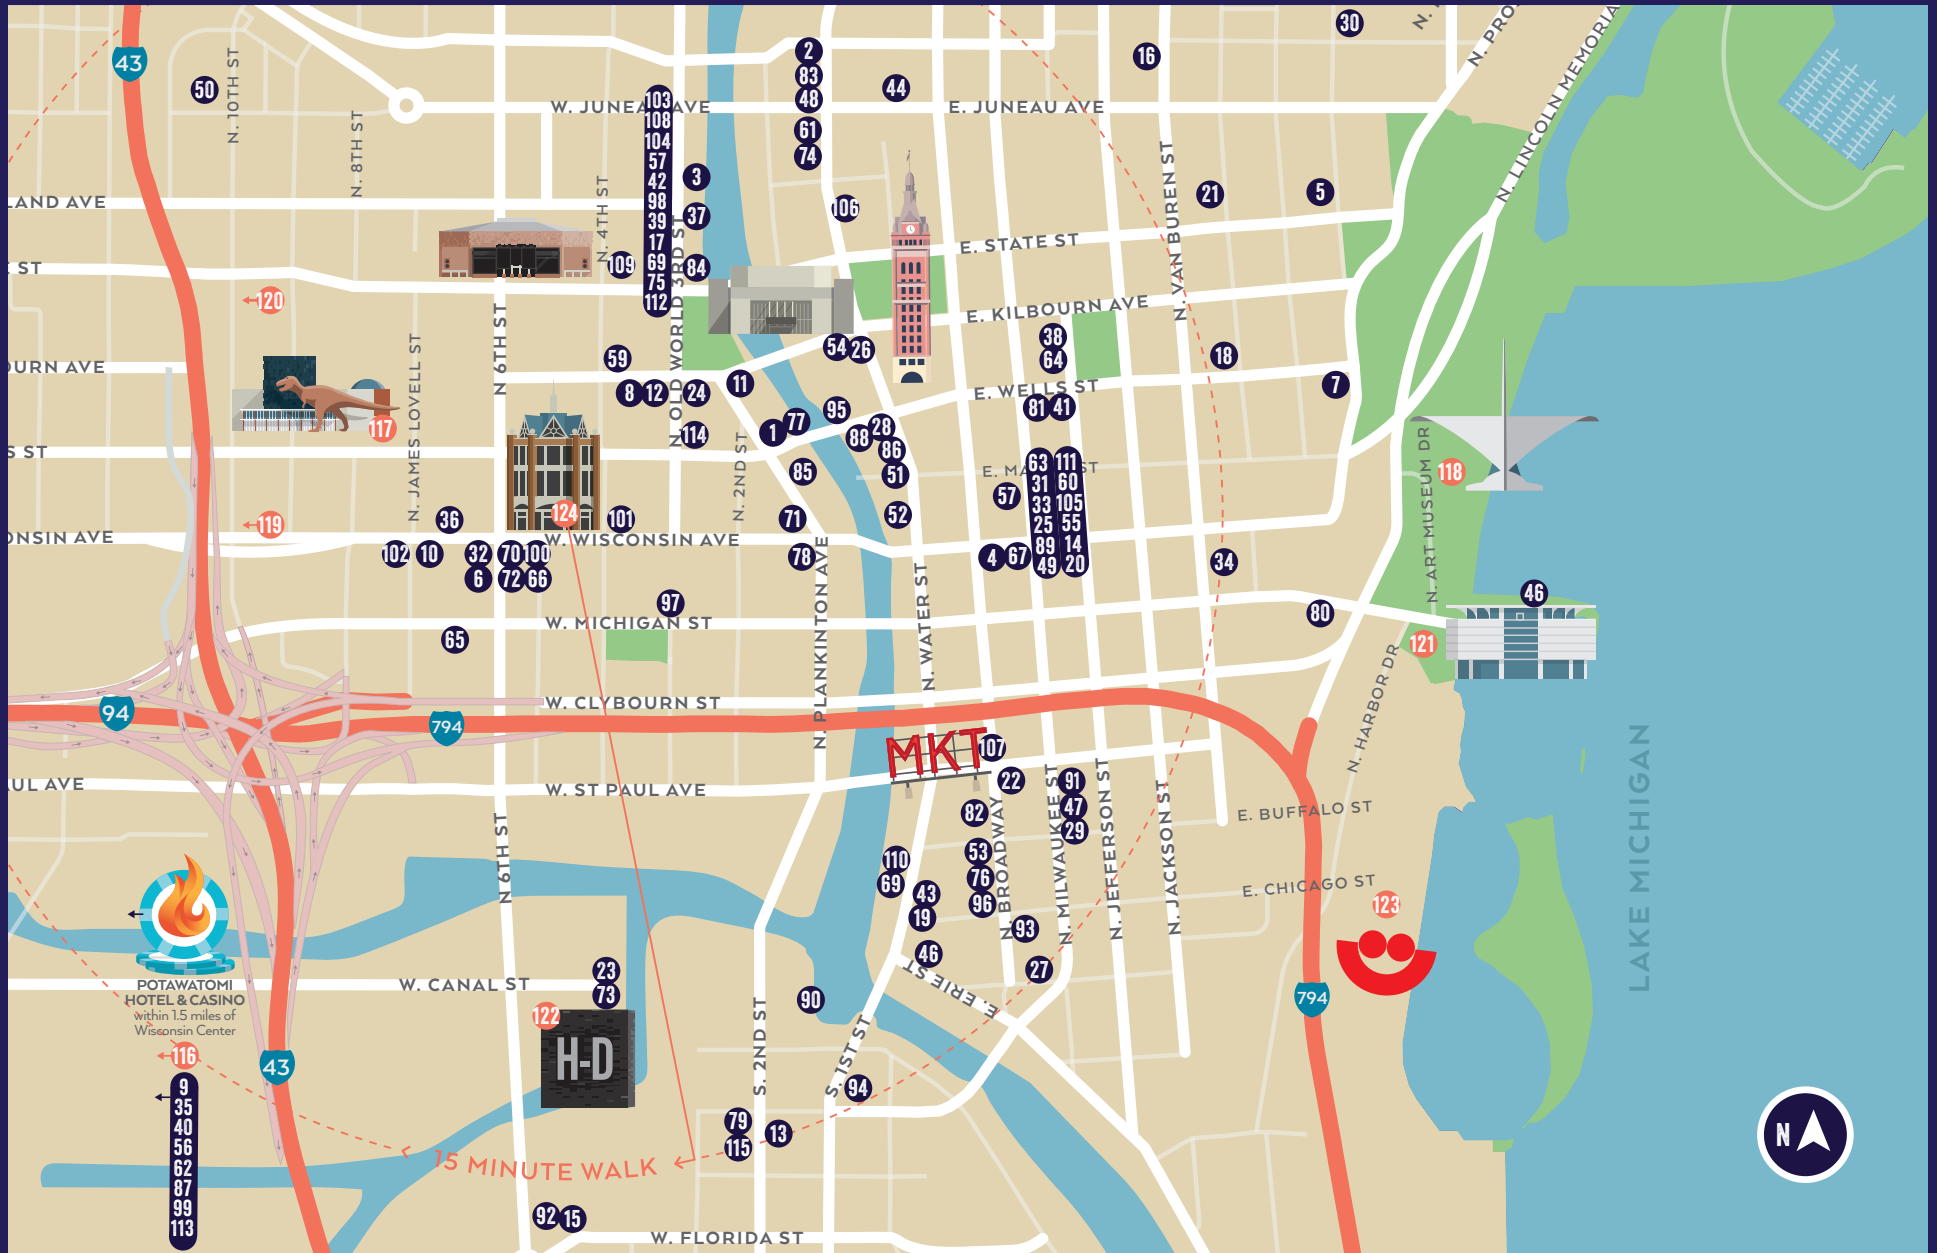

Downtown Milwaukee Restaurants & Attractions

visitmilwaukee.org | 800-231-0903

POTAWATOMI HOTEL & CASINO
within 1.5 miles of Wisconsin Center

H-D

MKT

15 MINUTE WALK