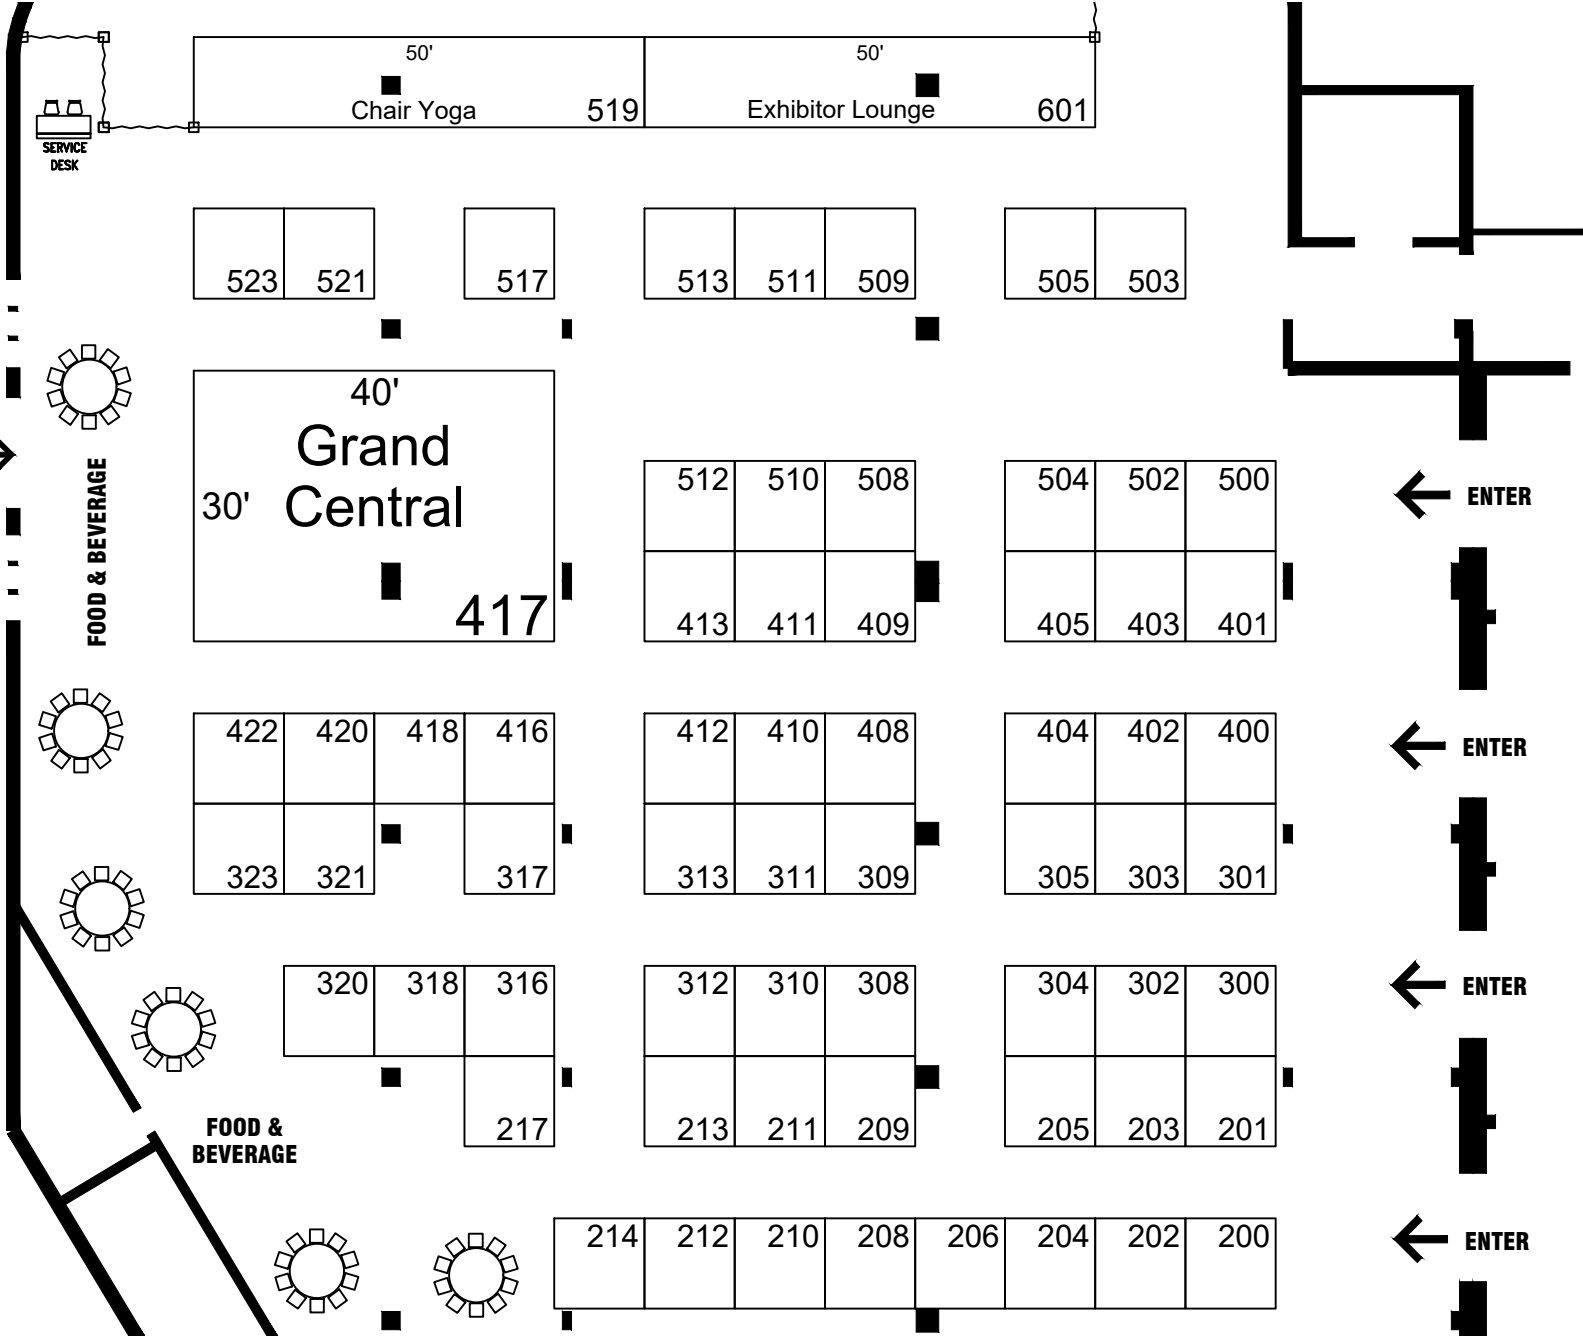

Show Room Location:  
Hyatt Exhibit Hall

**Booth Legend**

Inventory as of 01/24/2020

Dimension	Size	Qty	SqFt
10'x10'	100	63	6,300
10'x50'	500	2	1,000
30'x40'	1,200	1	1,200
<b>Totals:</b>		<b>66</b>	<b>8,500</b>

Account Executive:  
Lynn Garvin

Show Number:  
02-03235-20

Drawn By:  
Herman Bottoms

File Name:  
03235-02-20 r2

Revised Date:  
1/24/2020 10:37 AM

Drawing Scale:  
1/4"=10'=0"

**Notes:**  
Every effort has been made to ensure the accuracy of all information contained on this floor plan. However, no warranties, either expressed or implied are made with respect to this floor plan. If the location of building columns, utilities or other architectural components of the facility is a consideration in the construction of an exhibit, it is the sole responsibility of the exhibitor to physically inspect the facility to verify all dimensions and locations.

SERVICE  
DESK

50' Chair Yoga 519 50' Exhibitor Lounge 601

523 521 517 513 511 509 505 503

40'  
Grand  
Central  
30' 417

512 510 508 504 502 500  
413 411 409 405 403 401

← ENTER

422 420 418 416 412 410 408 404 402 400  
323 321 317 313 311 309 305 303 301

← ENTER

FOOD &  
BEVERAGE

320 318 316 312 310 308 304 302 300  
217 213 211 209 205 203 201

← ENTER

214 212 210 208 206 204 202 200

← ENTER